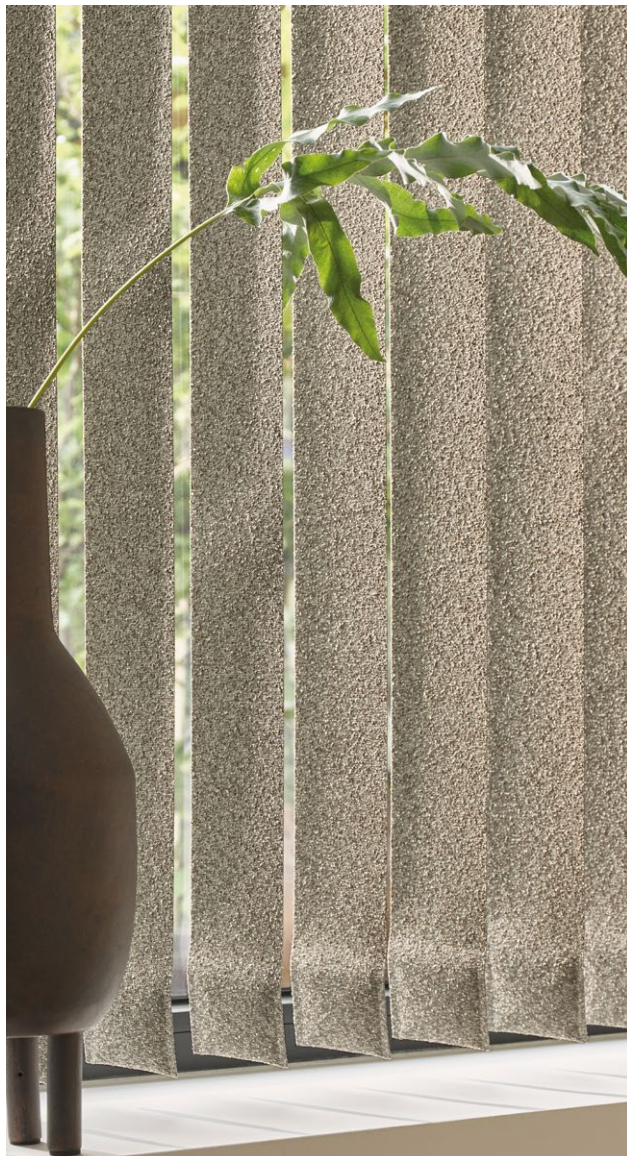

DESIGN OPTIONS

For an ultra-modern look, choose our sealed-in bottom plate design that also eliminates the need for stabilising chain links along the bottom of the vertical blind. This creates an even sleeker look and is ideal for high traffic windows or doorways where children and pets might be moving through.