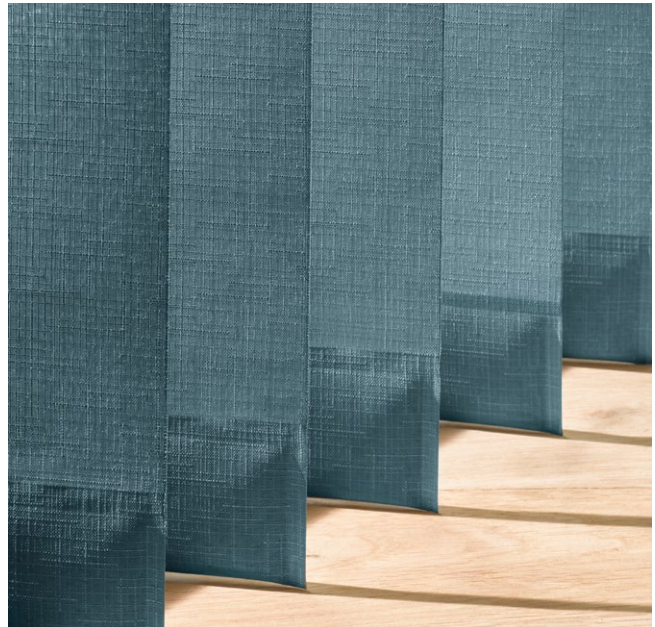

SUSTAINABLE LIVING

We care about the environment. Our window treatments help manage heat and light at the window, making your home more energy efficient and sustainable. The responsible materials we use include Cradle to Cradle Certified™ fabrics and materials. This internationally recognised certification acknowledges the continuous improvement and innovation of products and processes.