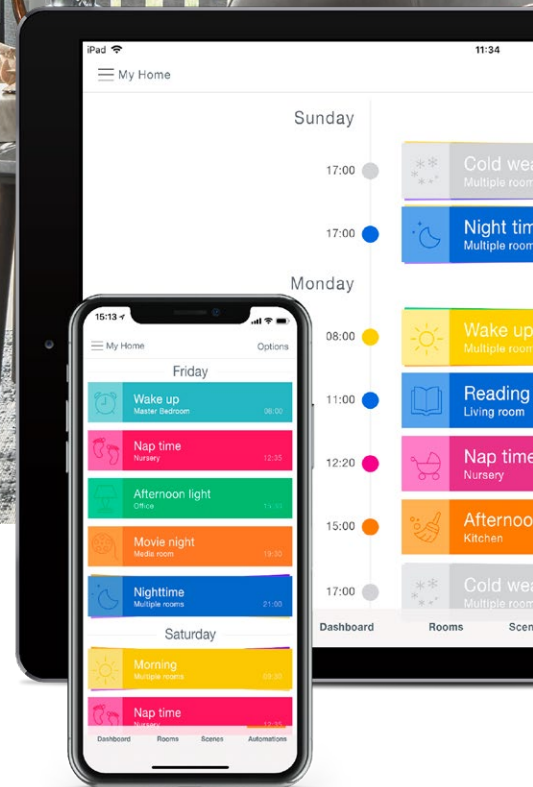

Personalise your blind by combining a plain fabric colour with a patterned fabric in the same colour. Or add a special finishing touch with a coloured headrail in black, white, brown or aluminium, for an extra distinctive look.

UNUSUAL SHAPES

Don't worry about shaped windows as Luxaflex® Vertical Blinds can be crafted to fit angled windows, bay windows and window sections with unequal heights.

POWerview® AUTOMATION

Our award-winning smart home system operates with Apple Home Kit, Amazon Alexa, Google Home, Nest and many more, or as a standalone App or controller. You can use it to help wake you up, improve security or change the mood - automatically. With an intuitive digital interface and controllable from your smart device, your fabric Luxaflex® Vertical Blinds can now be part of your intelligent home.